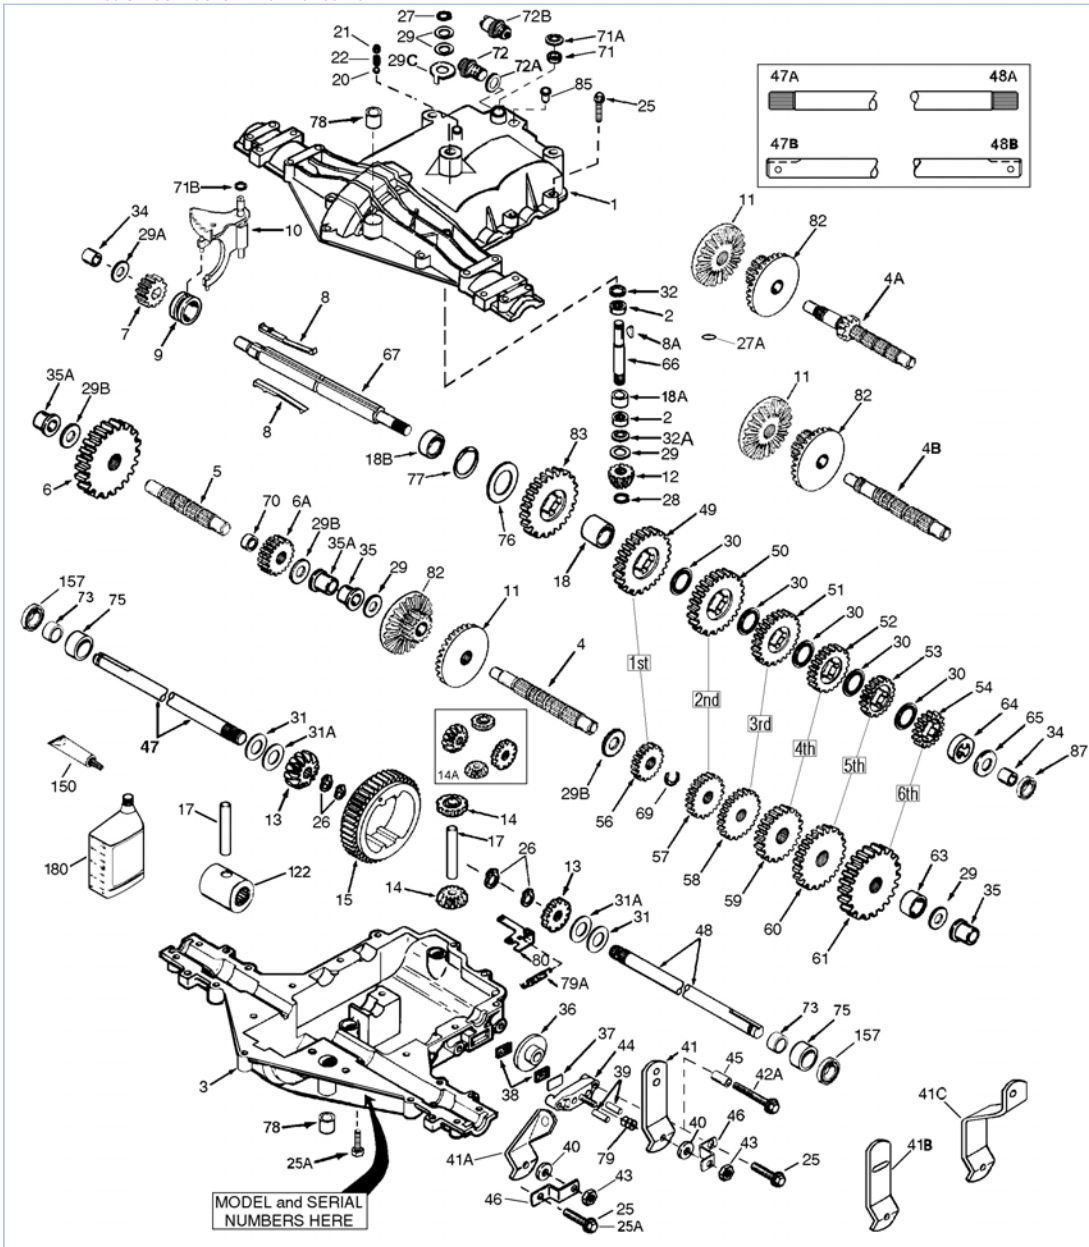

mst.3 205-205-571A / Transaxle

Part List

mst.3 205-205-571A / Transaxle

REF #	ITEM #	DESCRIPTION	QTY	REMARK
1	772148A	Transaxle Cover	1	
2	780086A	Needle Bearing 5/8" ID	2	
3	770128	Transaxle Case	1	
4	776395	Countershaft	1	
5	776409	Output Shaft	1	
6	778364	Spur Gear (38 teeth)	1	
6A	778369	Spur Gear (15 teeth)	1	
7	778330	Spur Gear (11 teeth)	1	
8	792180	Shift Key	2	
8A	792047	Woodruff Key #9	1	
9	784352	Shift Collar	1	
10	784378	Shift Rod & Fork	1	
11	778334	Bevel Gear (30 teeth)	1	
12	778309	Input Bevel Pinion (13 teeth)	1	
13	778327	Bevel Gear (16T STL) (Incl. 14)	2	
14	778327	Bevel Pinion (16T STL) (Incl. 13)	2	
15	778370	Ring Gear (43 teeth)	1	
17	786188	Drive Pin	1	
18	786102	Spacer	1	
20	792077A	Ball 5/16" dia	1	
21	792211	Cap Screw 3/8-16 x 3/8"	1	
22	792079	Spring	1	
25	792073A	Screw 1/4-20 x 1-1/4"	19	
25A	792177	Screw 1/4-20 x 1-3/8"	2	
26	792125	Retaining Ring (pkg of 2)	4	package of 2
27	792035	Retaining Ring	1	
28	788040	Retaining Ring	1	
29	780072	Washer	5	
29A	780160	Washer	1	
29B	780051	Thrust Washer (.762 ID)	3	
30	780108	Washer	4	
31	780001	Washer (.056 wide) (USE AS NEEDED)	2	
31A	780195	Flat Washer (.062 wide)	2	
32	788083	Oil Seal 5/8"	1	
34	780194	Bushing	2	
35	780193	Flanged Bushing	2	
35A	780197	Flanged Bushing 3/4"	2	
36	790075	Brake Disk	1	
37	790007	Brake Pad Plate	1	
38	799021	Brake Pad (pkg of 2)	2	
39	786026	Dowel Pin	2	
40	792076A	Washer	1	
41	790034	Brake Lever	1	
43	792075	Locknut 5/16-24	1	
44	790025	Brake Pad Holder	1	
46	786086	Brake Lever Bracket	1	
47	774686	Axle (11-5/16" long)	1	
48	774687	Axle (15-7/8" long)	1	
49	778356	Spur Gear (29 teeth)	1	
50	778338	Spur Gear (27 teeth)	1	
51	778342	Spur Gear (22 teeth)	1	
52	778313	Spur Gear (19 teeth)	1	
53	778346	Spur Gear (15 teeth)	1	
56	778355	Spur Gear (11 teeth)	1	
57	778337	Spur Gear (13 teeth)	1	
58	778341	Spur Gear (18 teeth)	1	
59	778351	Spur Gear (21 teeth)	1	